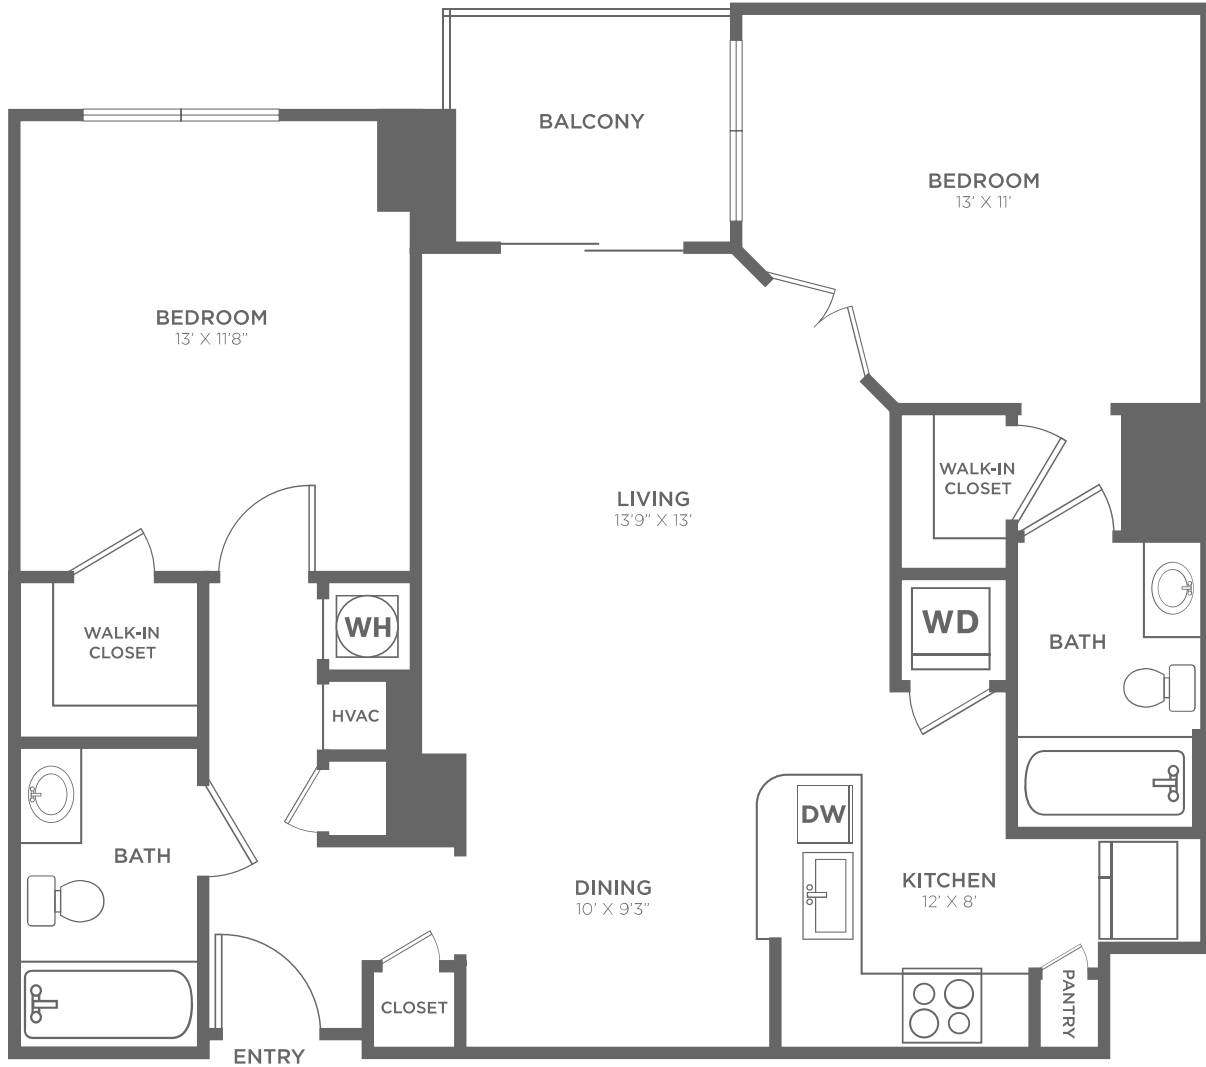

B8

2 BED / 2 BATH

970 SQ. FT.

The Ellington

1301 U Street NW | Washington, DC 20009

202-332-2132 | www.theellingtondc.com

All dimensions and square footages are approximate