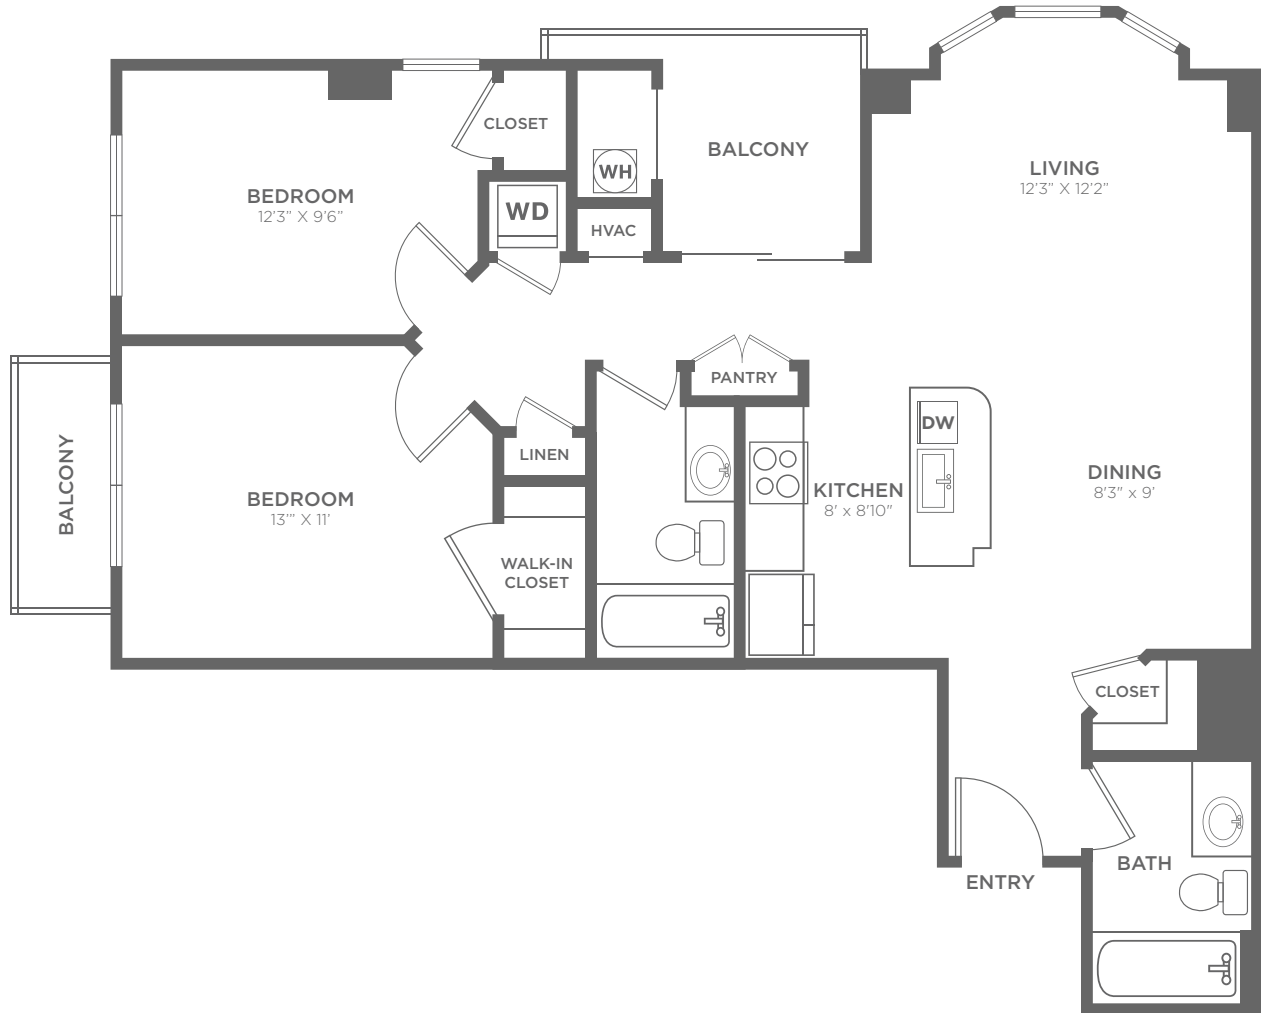

B7

2 BED / 2 BATH

951 SQ. FT.

The Ellington

1301 U Street NW | Washington, DC 20009

202-332-2132 | www.theellingtondc.com

All dimensions and square footages are approximate