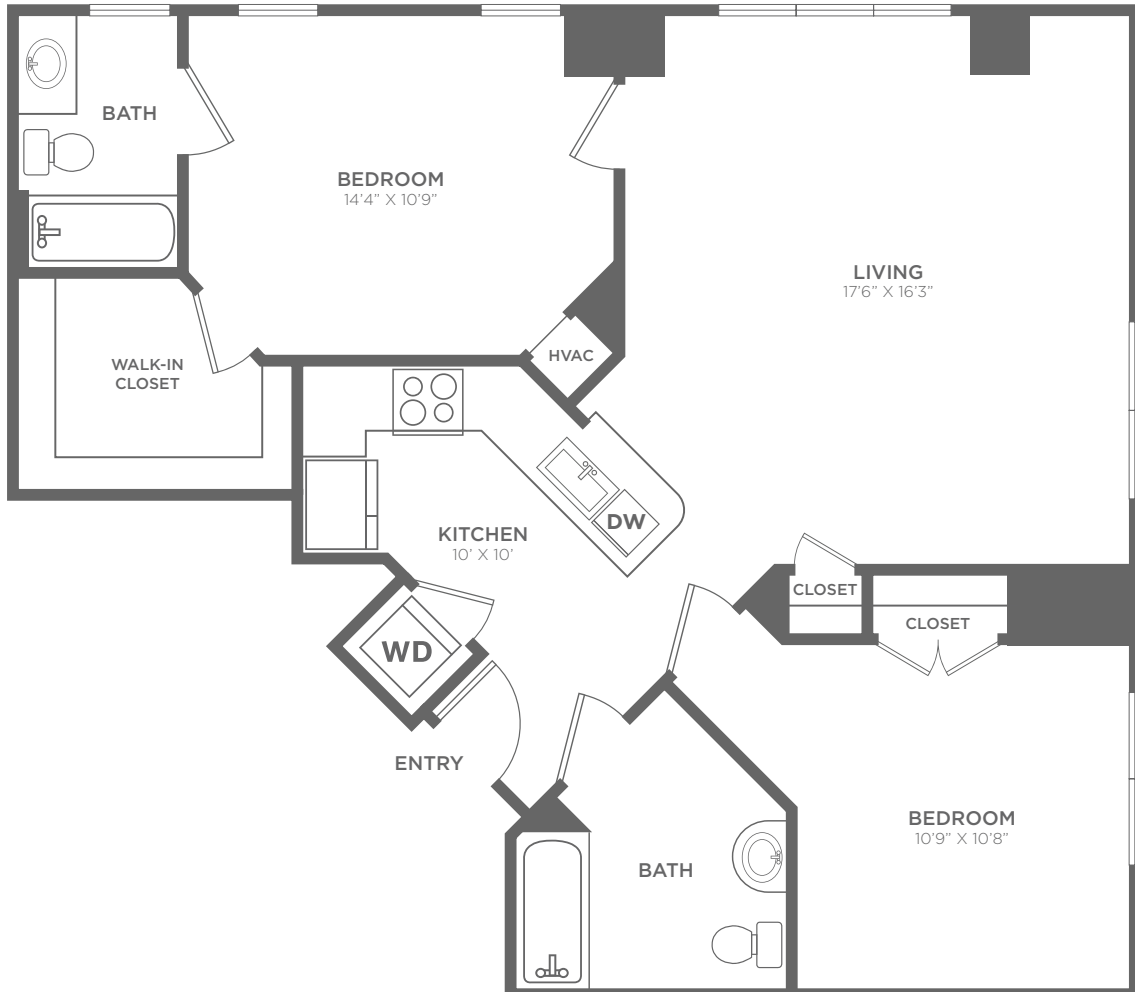

B6

2 BED / 2 BATH

948

SQ. FT.

The Ellington

1301 U Street NW | Washington, DC 20009

202-332-2132 | www.theellingtondc.com

All dimensions and square footages are approximate