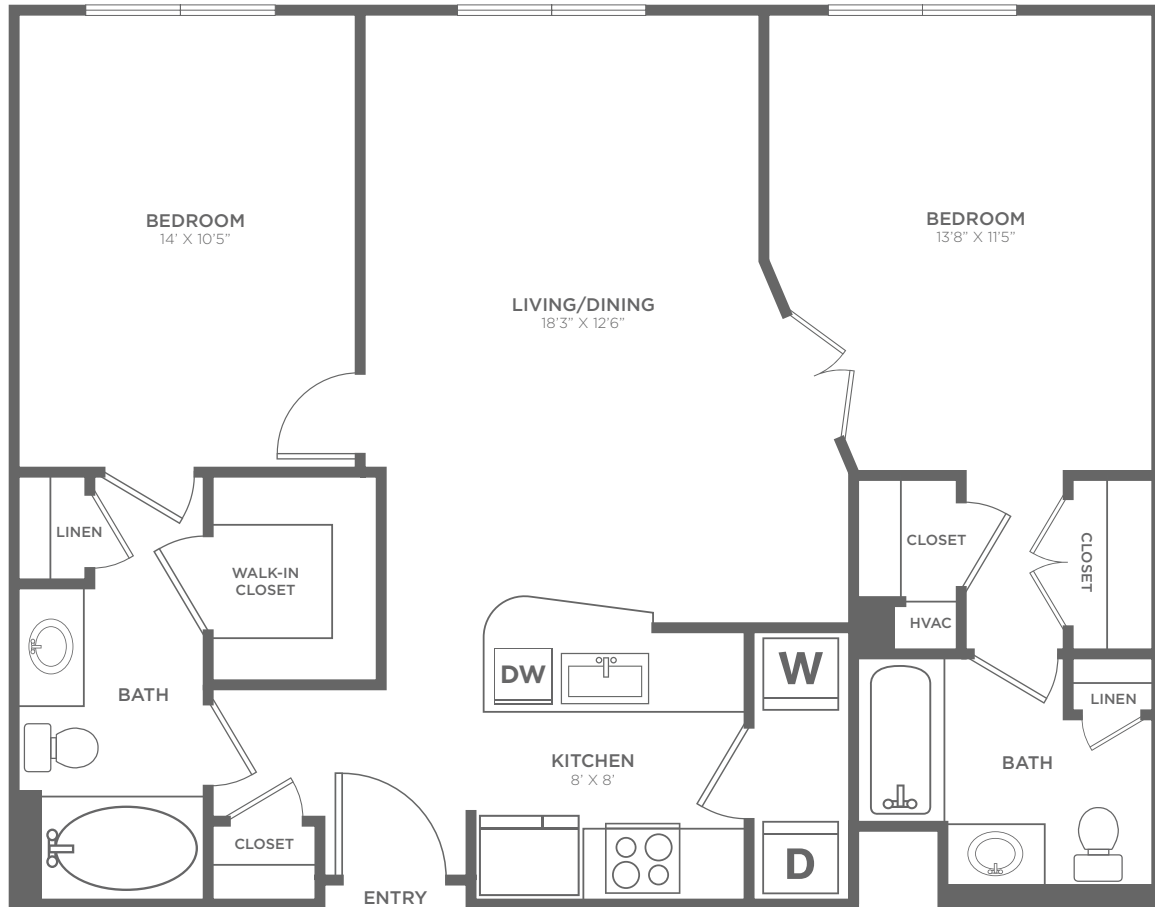

B5

2 BED / 2 BATH

925

SQ. FT.

The Ellington

1301 U Street NW | Washington, DC 20009

202-332-2132 | www.theellingtondc.com

All dimensions and square footages are approximate