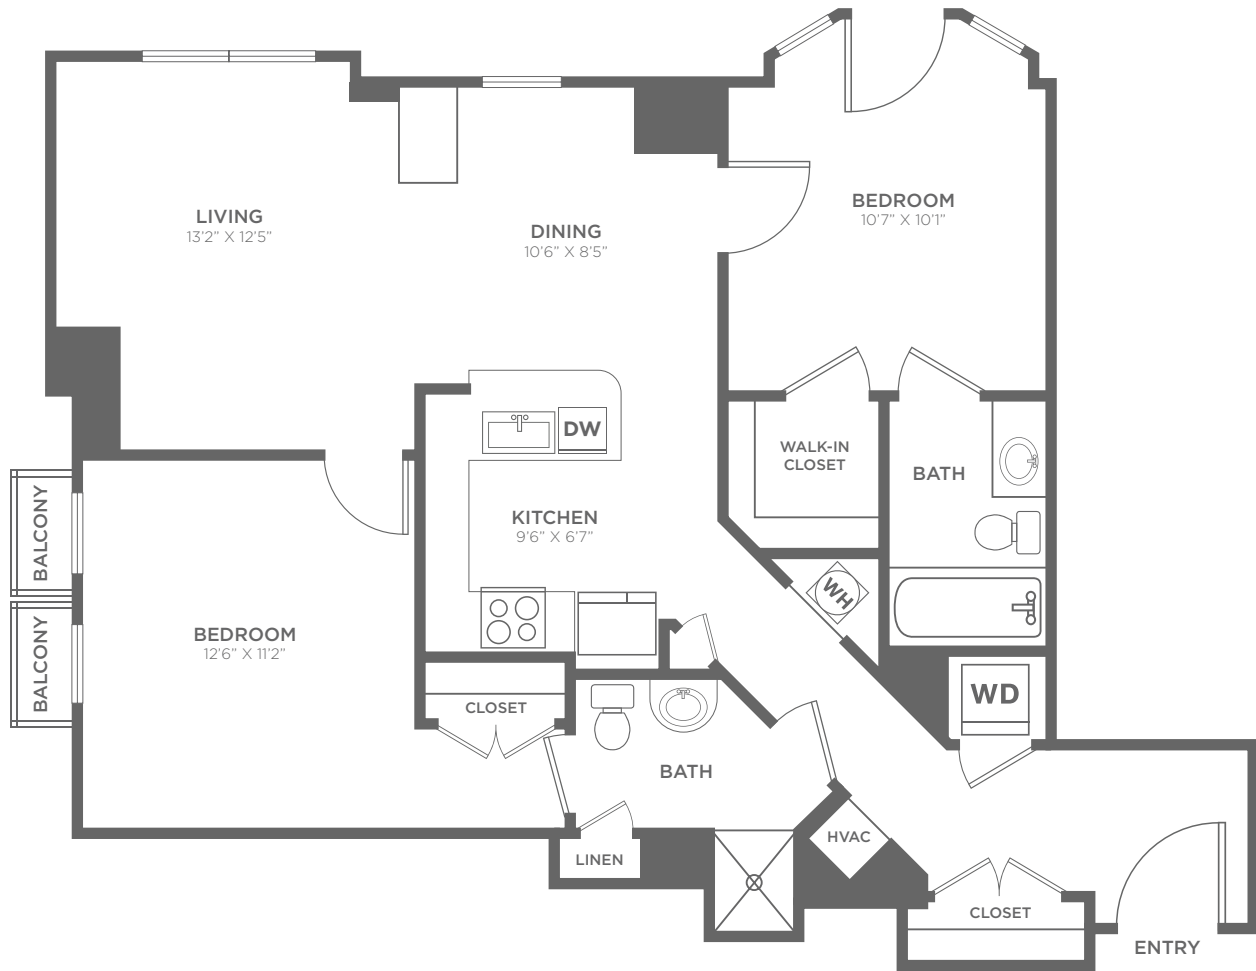

B4

2 BED / 2 BATH

916 SQ. FT.

	1301 U Street NW Washington, DC 20009
	202-332-2132 www.theellingtondc.com

All dimensions and square footages are approximate