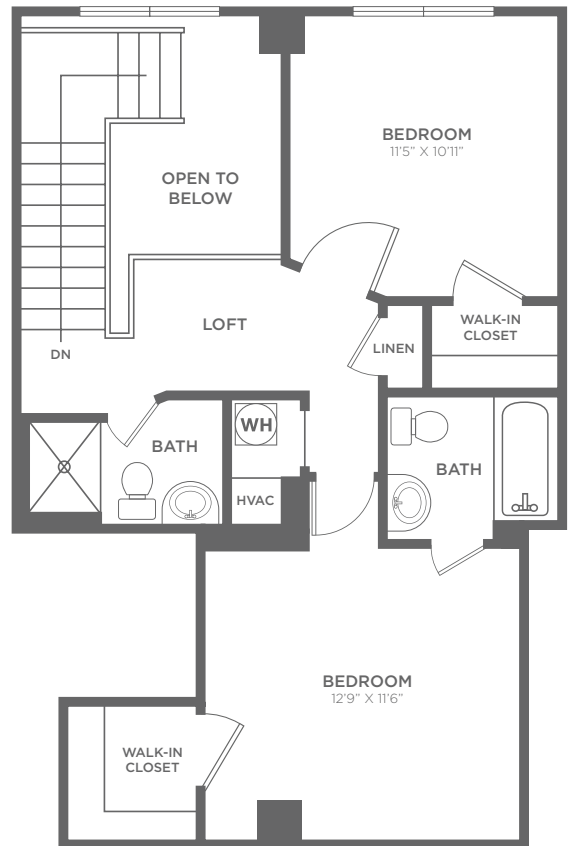

# B2L

2 BED / 2.5 BATH

1162  
SQ. FT.

 <b>The Ellington</b>	1301 U Street NW   Washington, DC 20009
	202-332-2132   <a href="http://www.theellingtondc.com">www.theellingtondc.com</a>

All dimensions and square footages are approximate