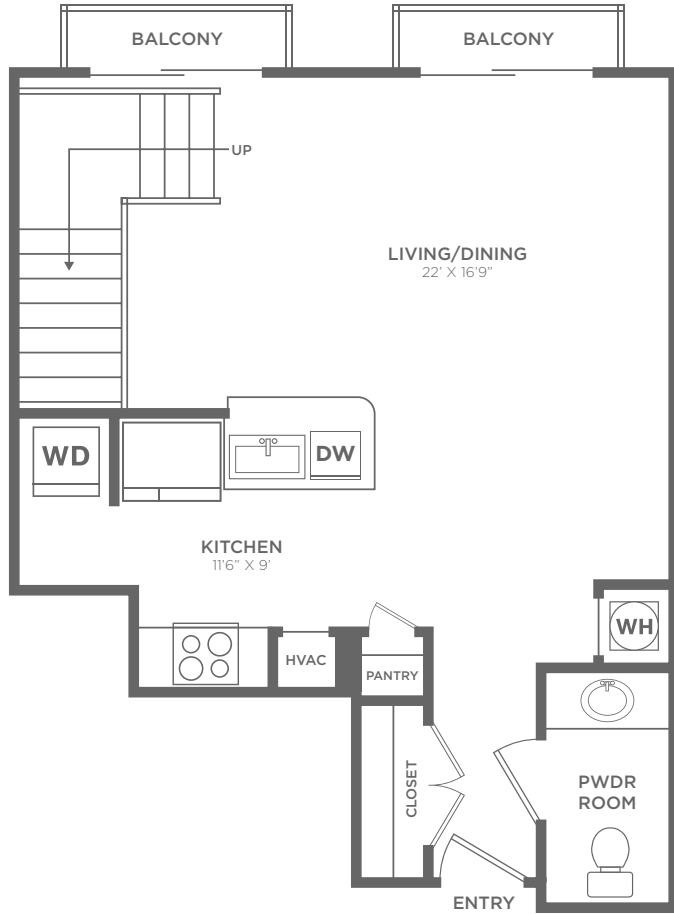

# B2L

2 BED / 2.5 BATH

1162  
SQ. FT.

 <b>The Ellington</b>	1301 U Street NW   Washington, DC 20009
	202-332-2132   <a href="http://www.theellingtondc.com">www.theellingtondc.com</a>

All dimensions and square footages are approximate