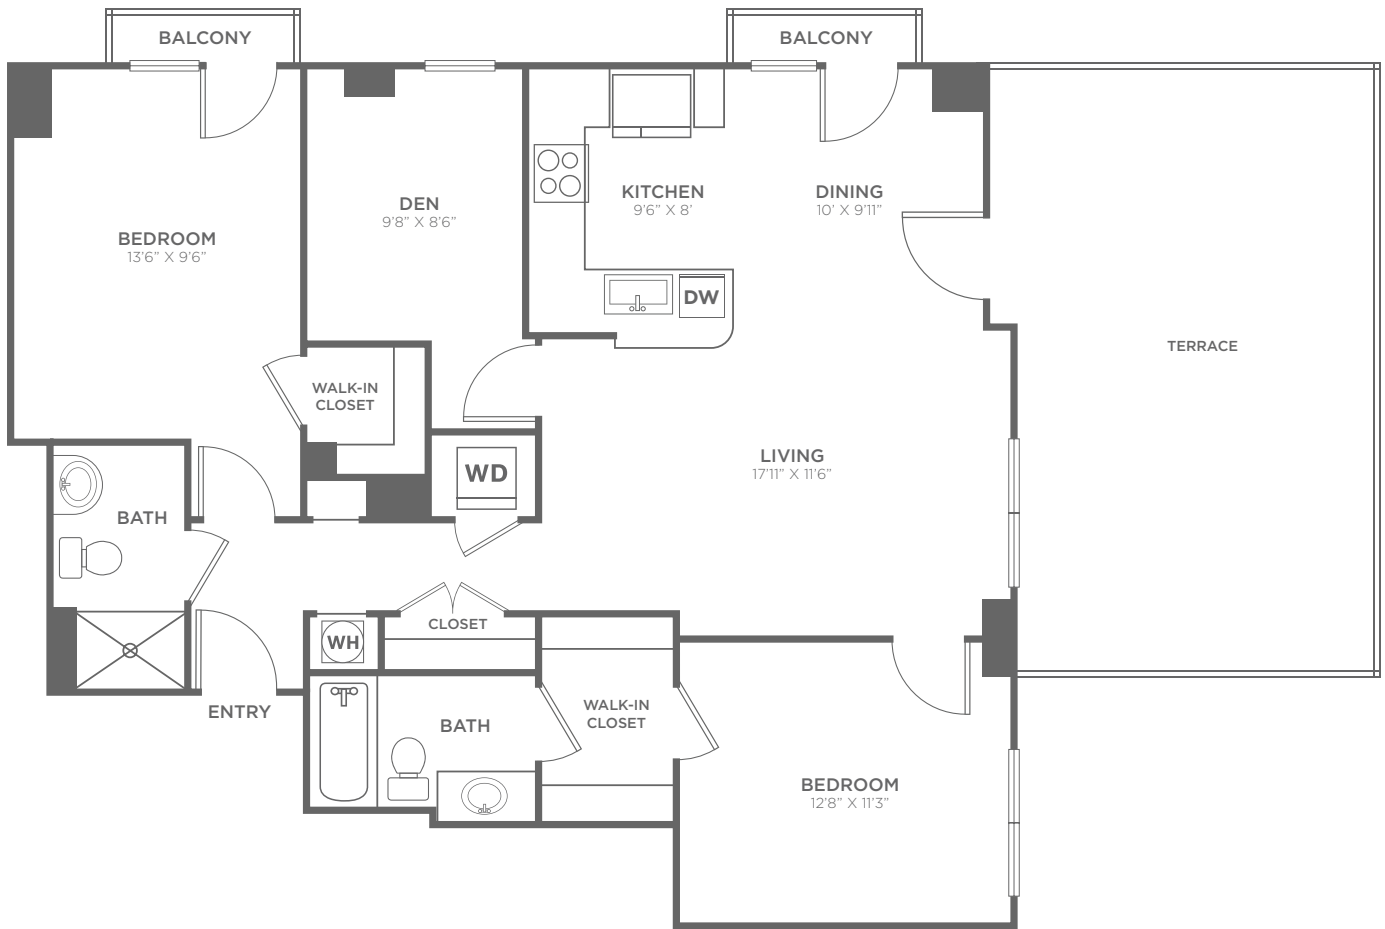

B1D

2 BED / 2 BATH / DEN

1095
SQ. FT.

	1301 U Street NW Washington, DC 20009
	202-332-2132 www.theellingtondc.com

All dimensions and square footages are approximate