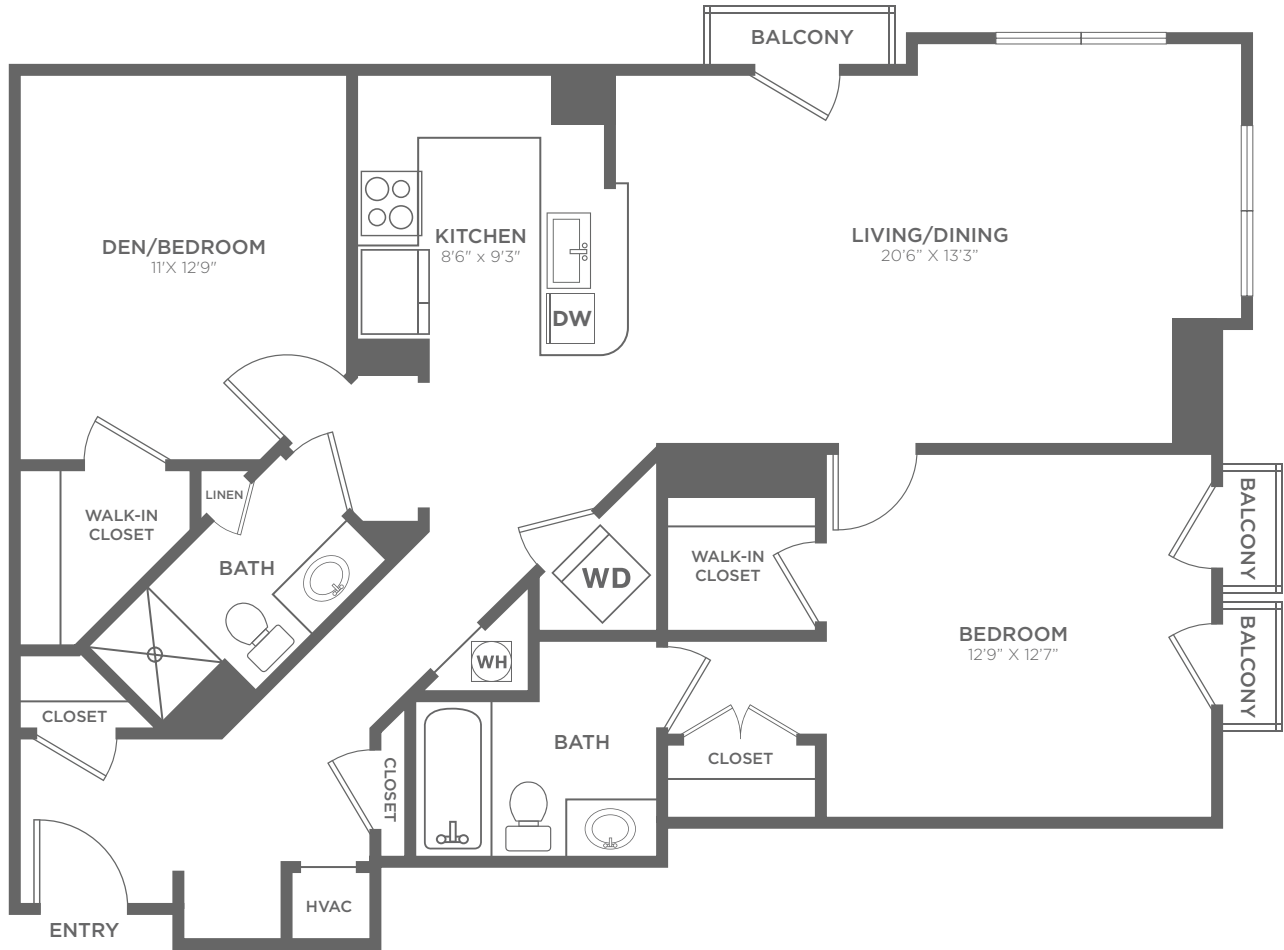

B15

2 BED / 2 BATH

1080

SQ. FT.

The Ellington

1301 U Street NW | Washington, DC 20009

202-332-2132 | www.theellingtondc.com

All dimensions and square footages are approximate