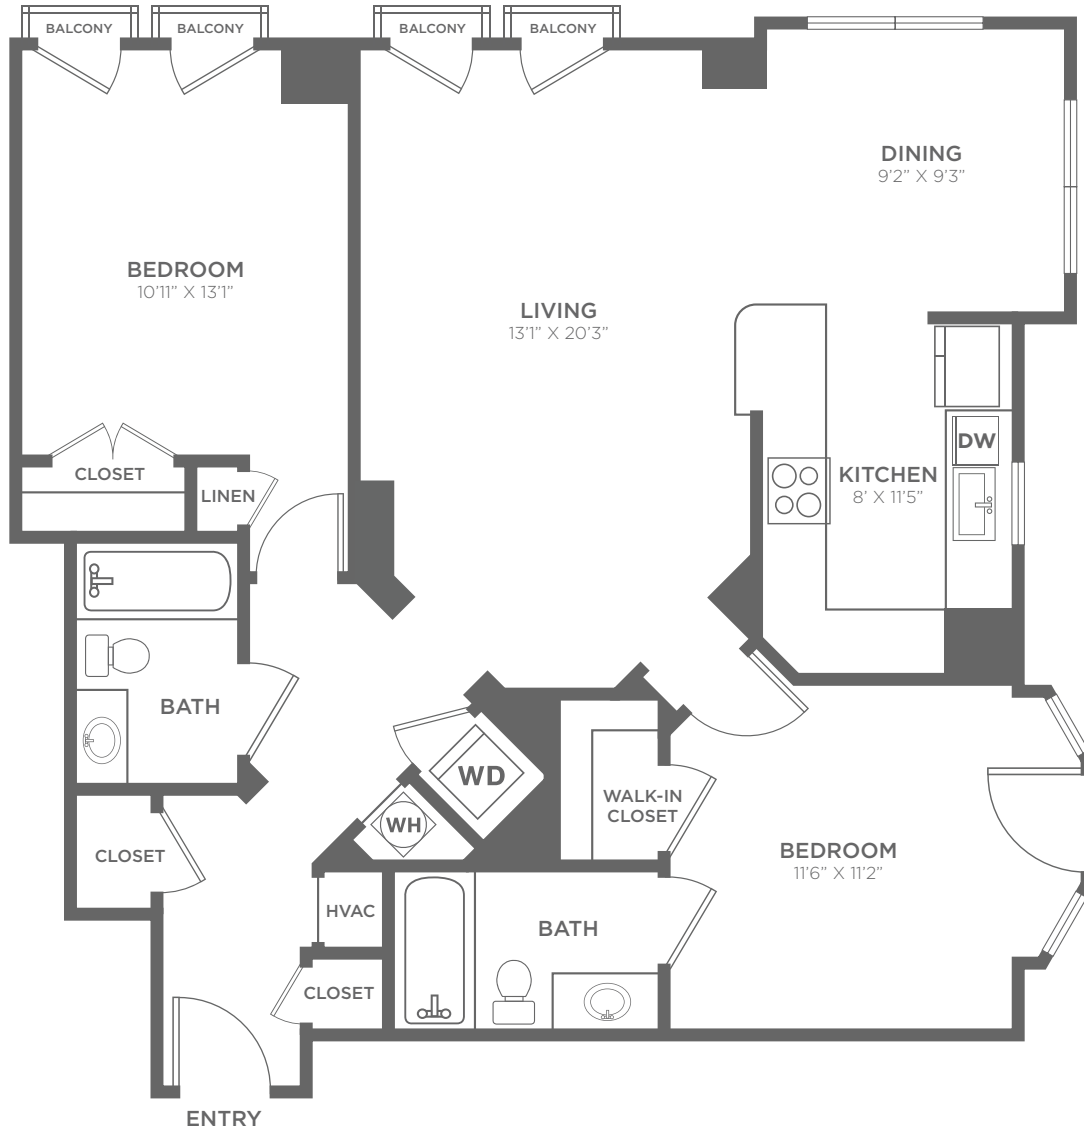

B14

2 BED / 2 BATH

1062

SQ. FT.

	1301 U Street NW Washington, DC 20009
	202-332-2132 www.theellingtondc.com

All dimensions and square footages are approximate