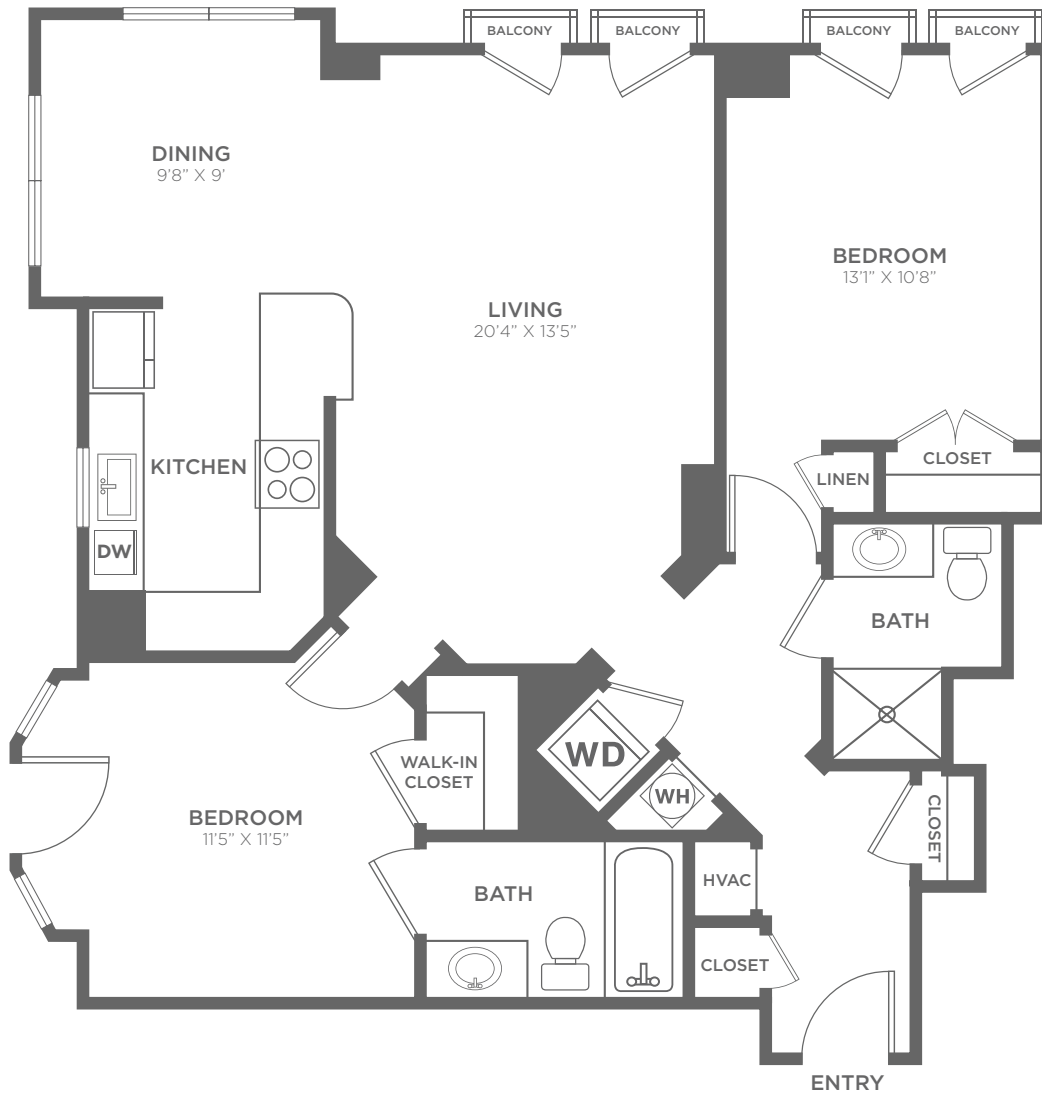

B13

2 BED / 2 BATH

1051

SQ. FT.

	1301 U Street NW Washington, DC 20009
	202-332-2132 www.theellingtondc.com

All dimensions and square footages are approximate