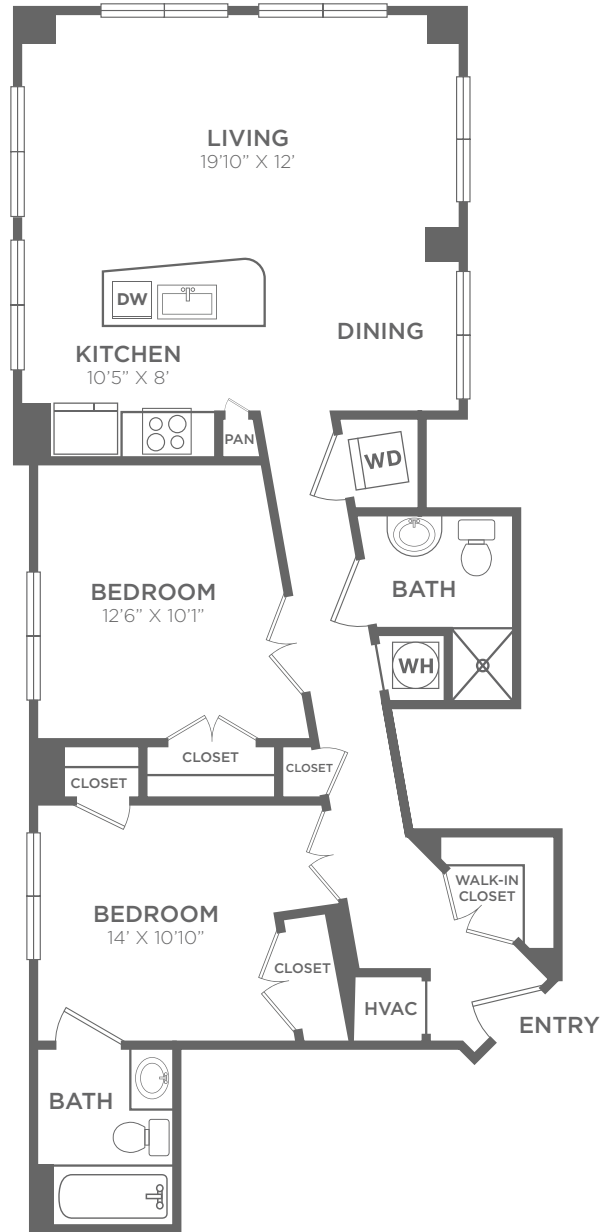

B11

2 BED / 2 BATH

1022

SQ. FT.

The Ellington

1301 U Street NW | Washington, DC 20009

202-332-2132 | www.theellingtondc.com

All dimensions and square footages are approximate