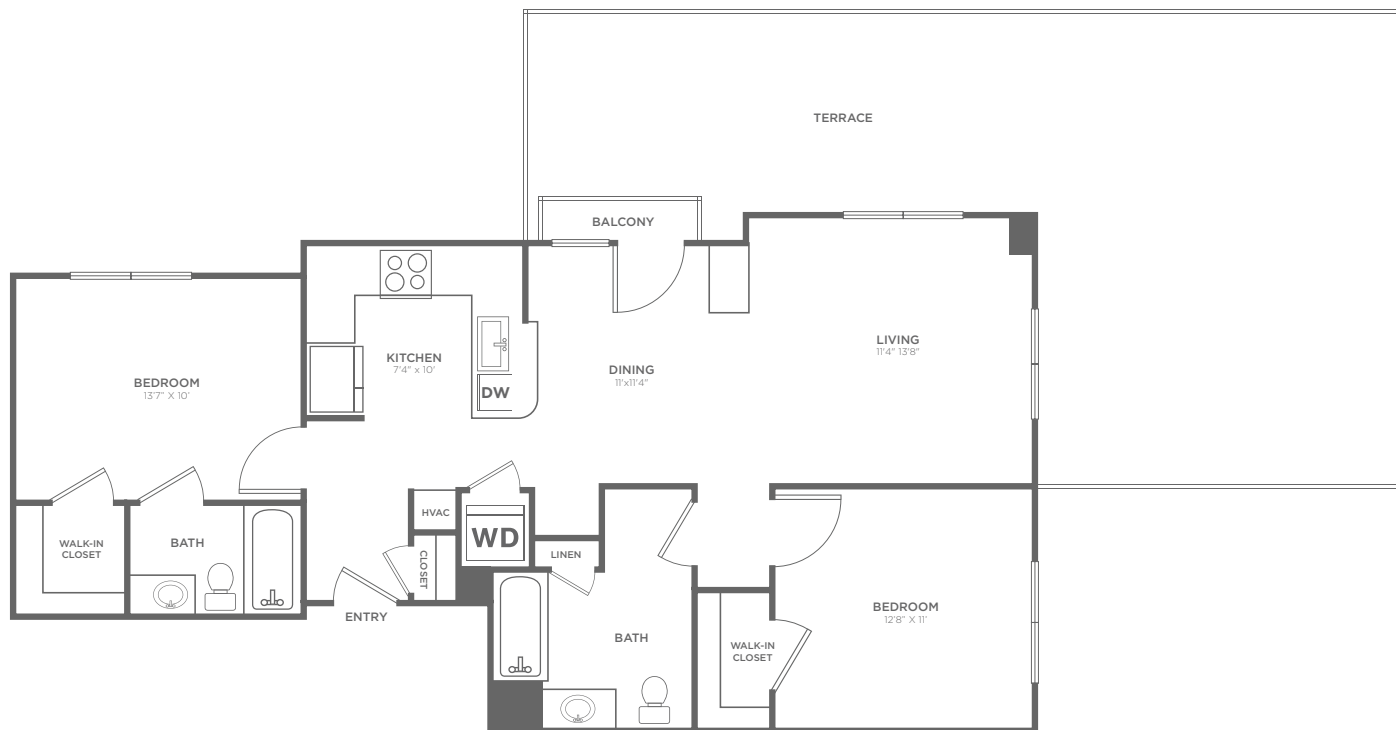

B10

2 BED / 2 BATH

989

SQ. FT.

The Ellington

1301 U Street NW | Washington, DC 20009

202-332-2132 | www.theellingtondc.com

All dimensions and square footages are approximate