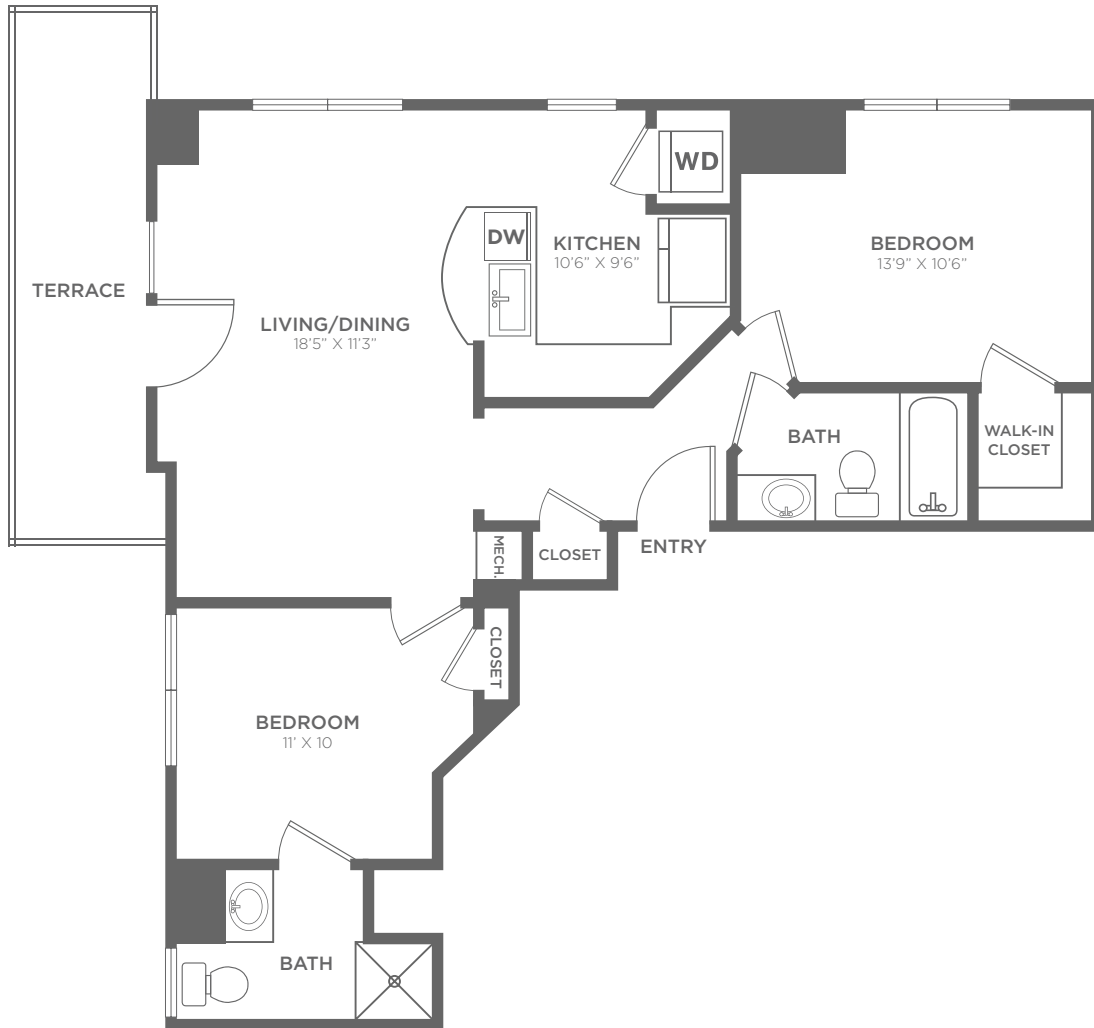

B1

2 BED / 2 BATH

814 SQ. FT.

The Ellington

1301 U Street NW | Washington, DC 20009

202-332-2132 | www.theellingtondc.com

All dimensions and square footages are approximate