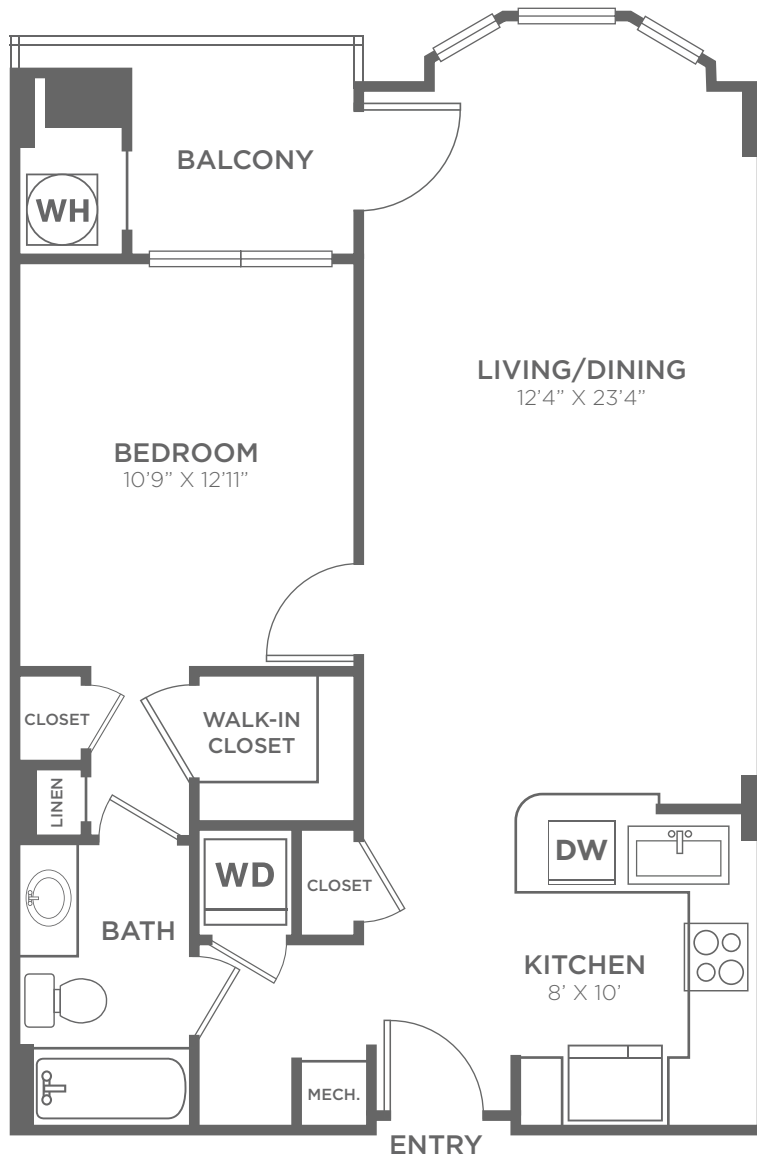

A9

1 BED / 1 BATH

737 SQ. FT.

The Ellington

1301 U Street NW | Washington, DC 20009

202-332-2132 | www.theellingtondc.com

All dimensions and square footages are approximate