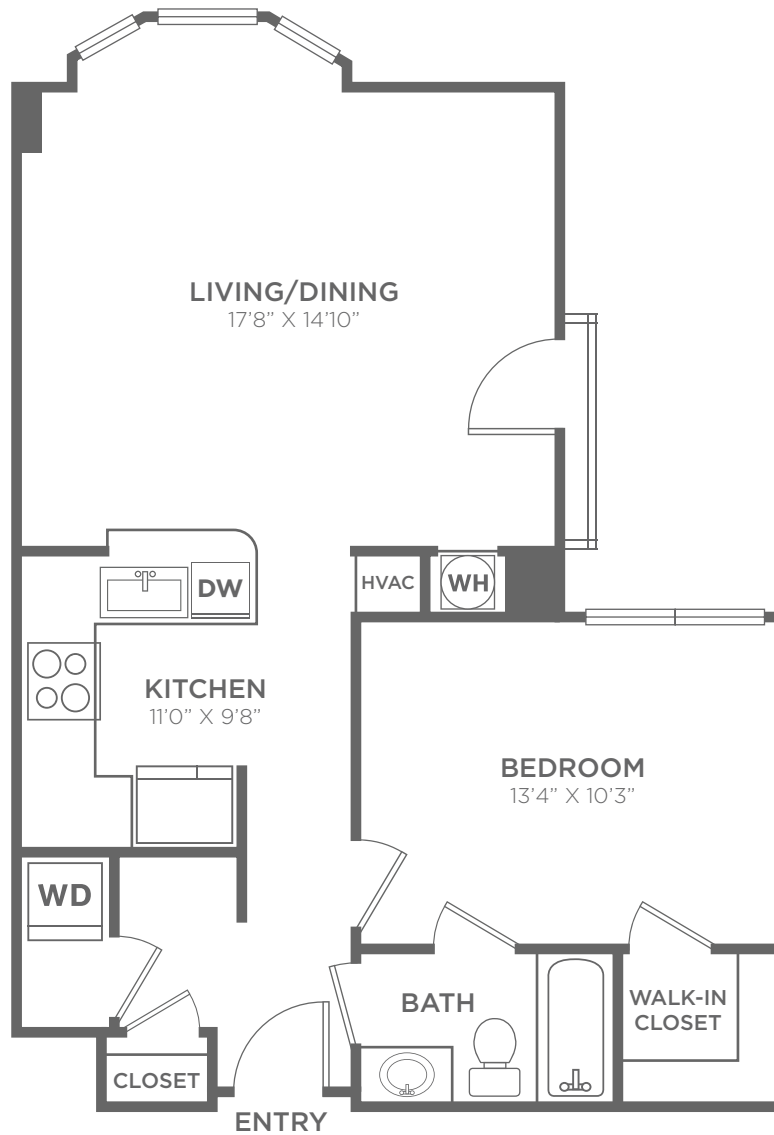

# A8

1 BED / 1 BATH

# 713 SQ. FT.

	1301 U Street NW   Washington, DC 20009
	202-332-2132   <a href="http://www.theellingtondc.com">www.theellingtondc.com</a>

All dimensions and square footages are approximate