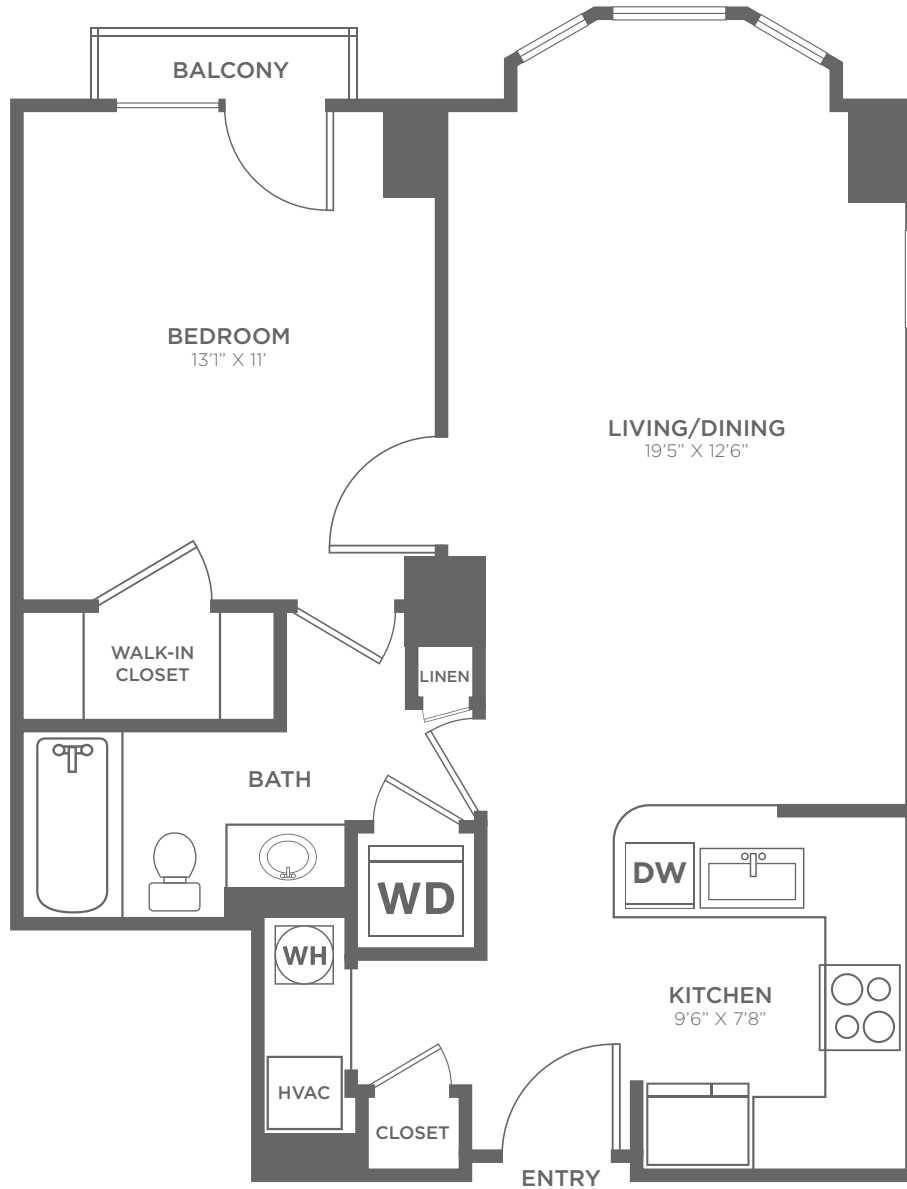

# A6

1 BED / 1 BATH

# 658

SQ. FT.

 <b>The Ellington</b>	1301 U Street NW   Washington, DC 20009
	202-332-2132   <a href="http://www.theellingtondc.com">www.theellingtondc.com</a>

All dimensions and square footages are approximate