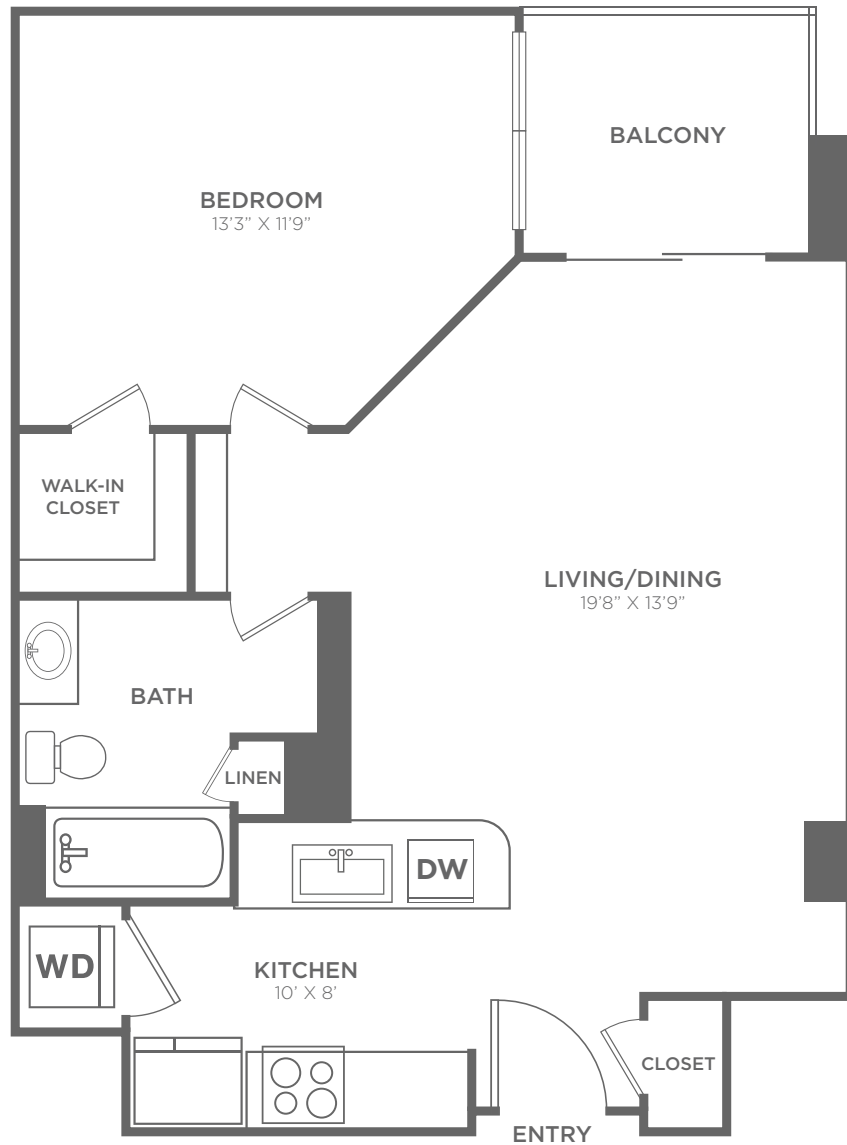

A5

1 BED / 1 BATH

638

SQ. FT.

The Ellington

1301 U Street NW | Washington, DC 20009

202-332-2132 | www.theellingtondc.com

All dimensions and square footages are approximate