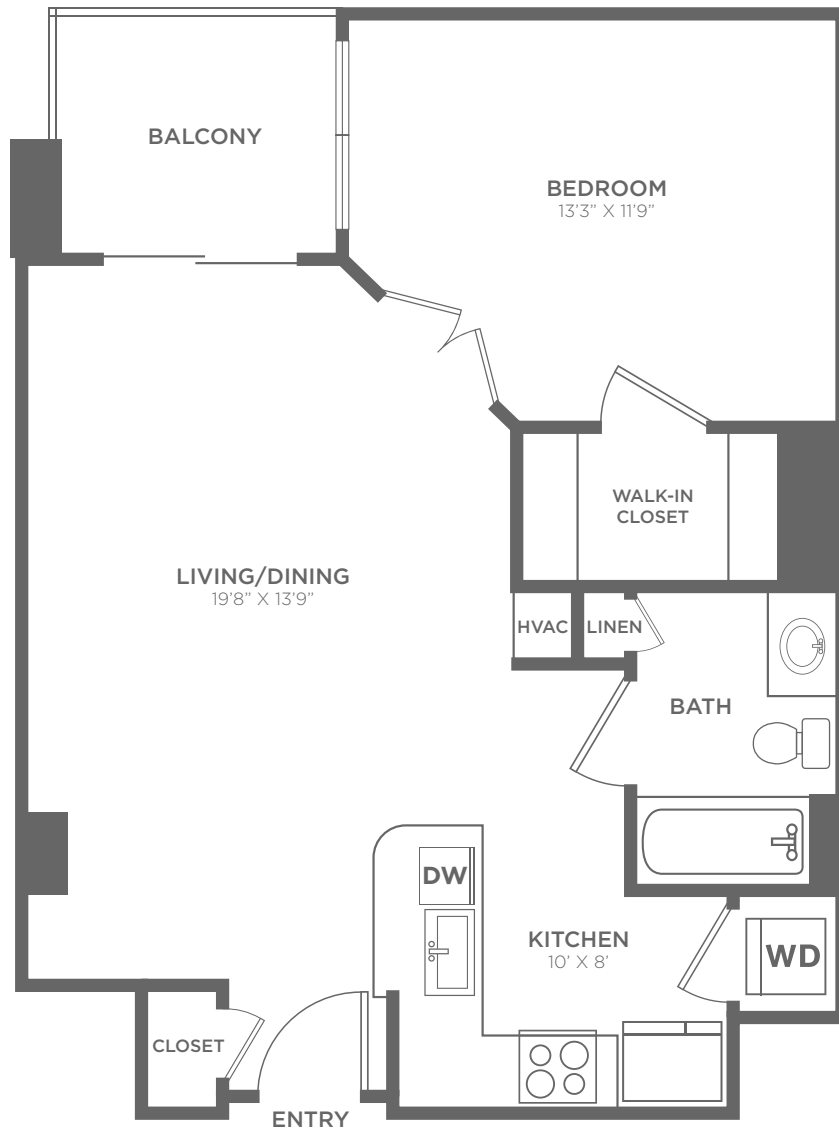

A5

1 BED / 1 BATH

646

SQ. FT.

The Ellington

1301 U Street NW | Washington, DC 20009

202-332-2132 | www.theellingtondc.com

All dimensions and square footages are approximate