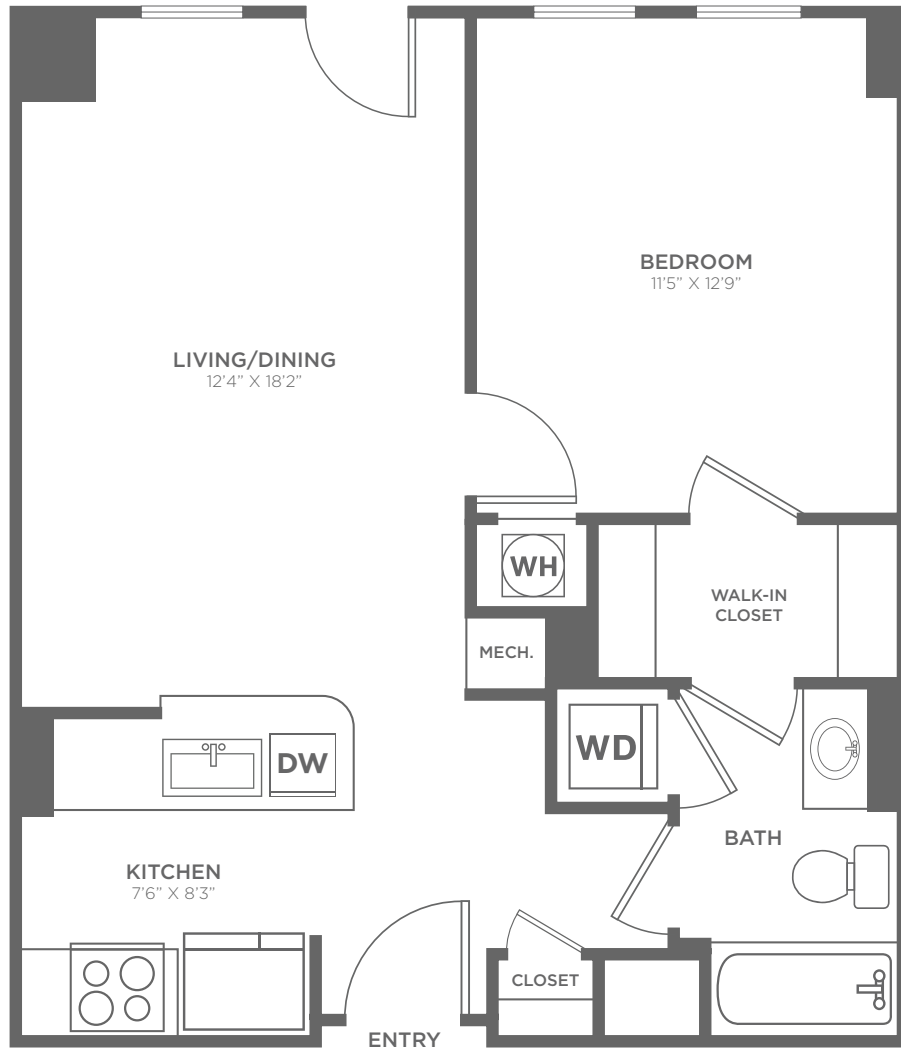

A4

1 BED / 1 BATH

627 SQ. FT.

The Ellington

1301 U Street NW | Washington, DC 20009

202-332-2132 | www.theellingtondc.com

All dimensions and square footages are approximate