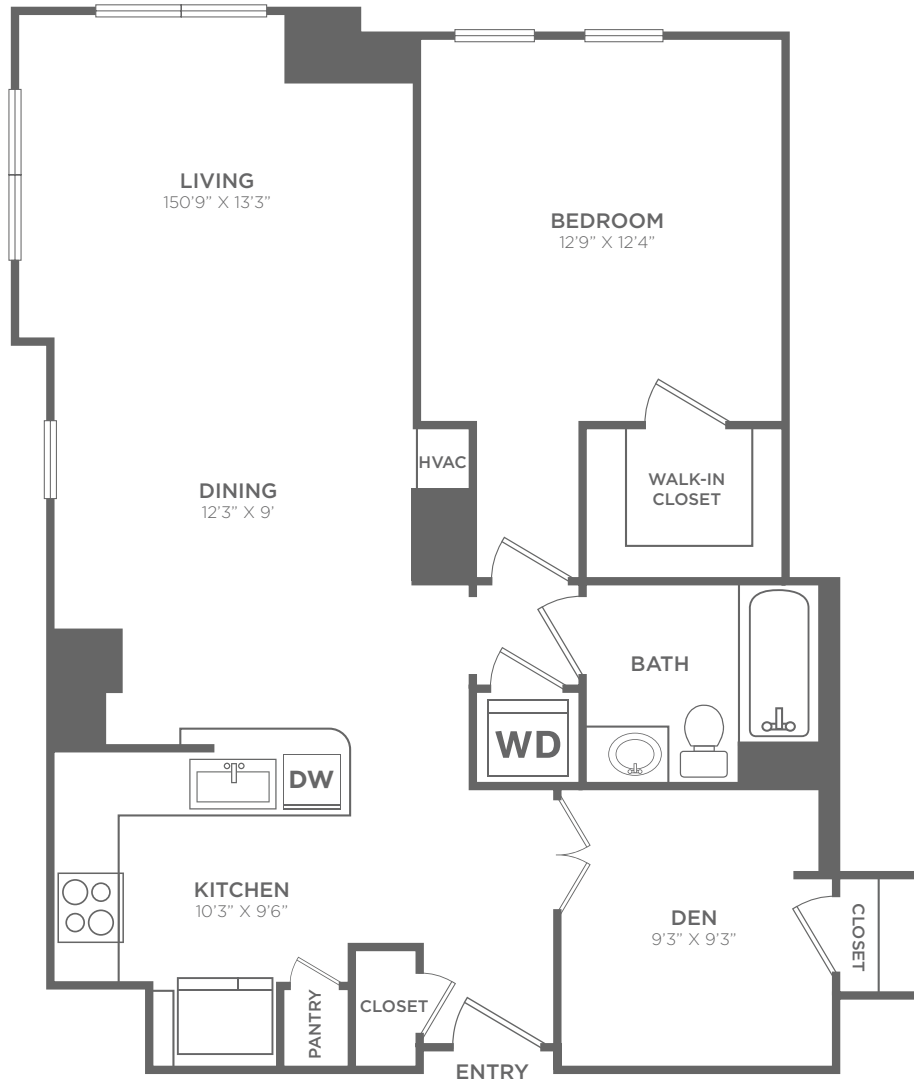

# A3D

1 BED / 1 BATH / DEN

917  
SQ. FT.

**The Ellington**

1301 U Street NW | Washington, DC 20009

202-332-2132 | [www.theellingtondc.com](http://www.theellingtondc.com)

*All dimensions and square footages are approximate*