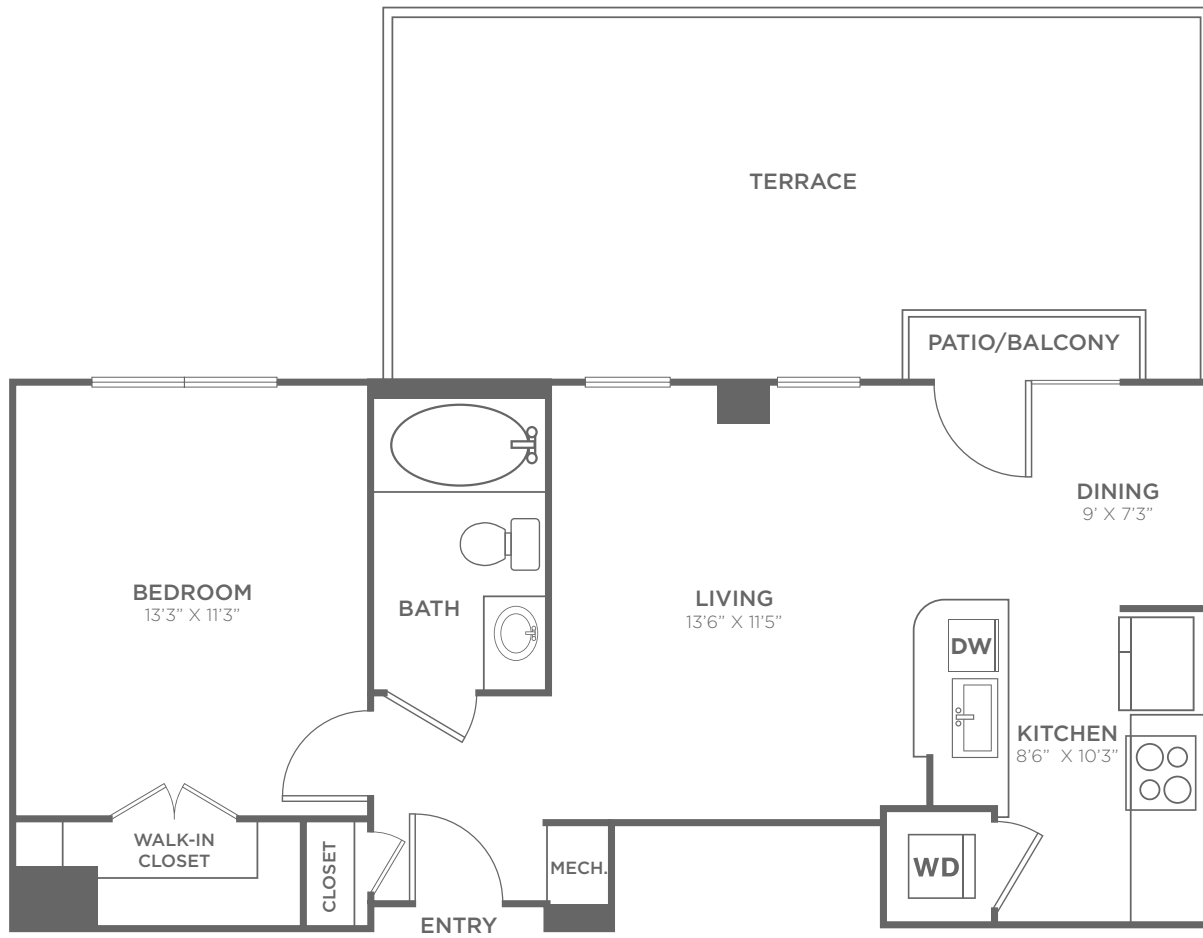

A3

1 BED / 1 BATH

620 SQ. FT.

The Ellington

1301 U Street NW | Washington, DC 20009

202-332-2132 | www.theellingtondc.com

All dimensions and square footages are approximate