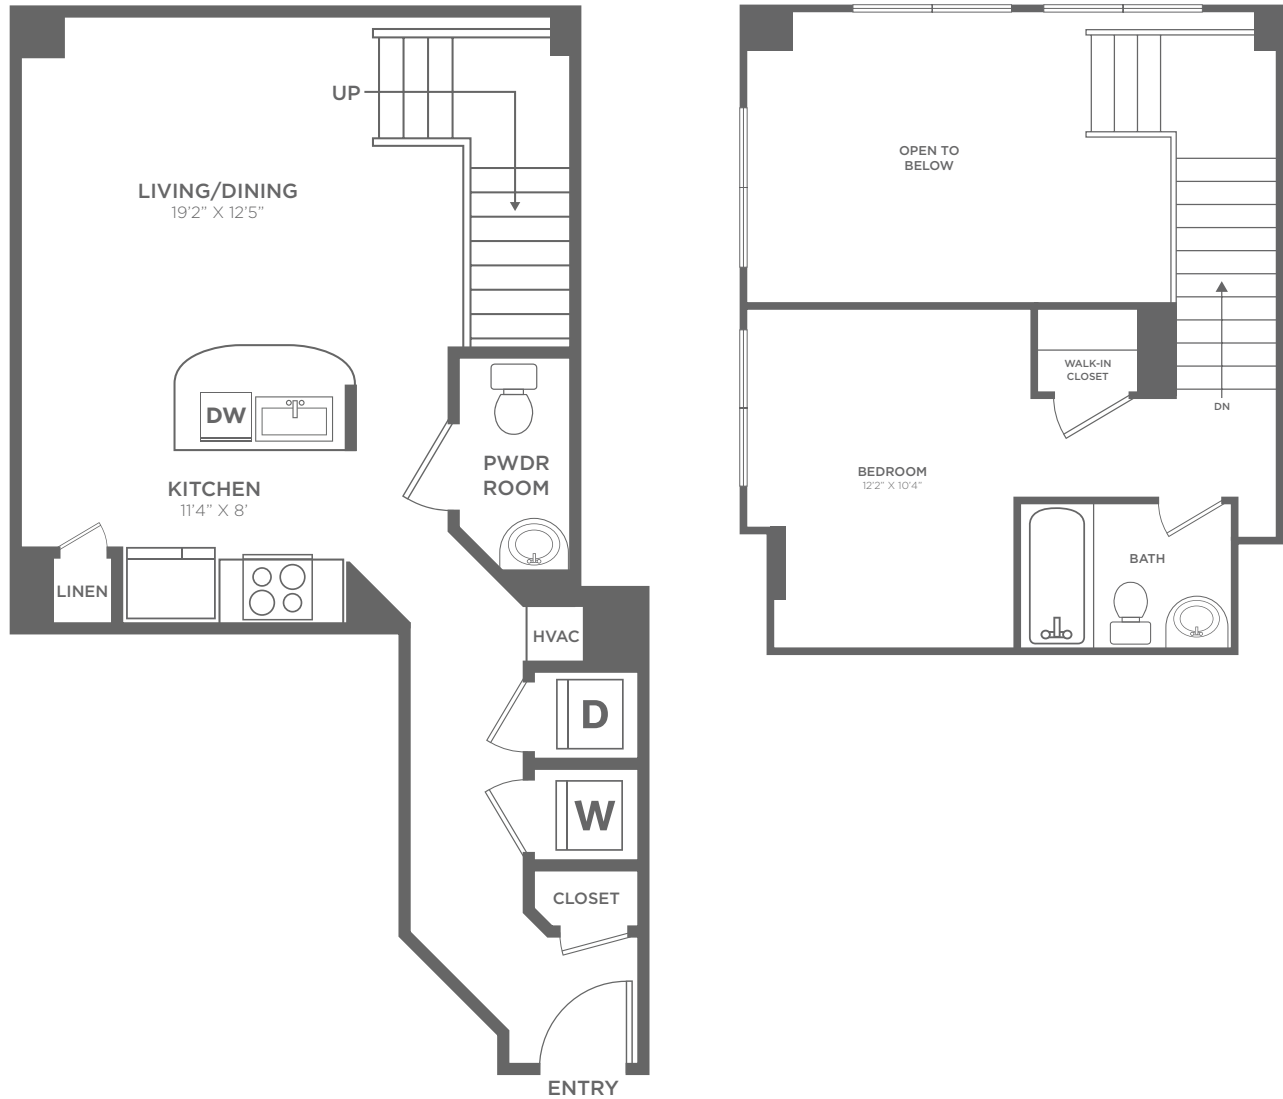

# A2L

1 BED / 1.5 BATH / LOFT

896  
SQ. FT.

	1301 U Street NW   Washington, DC 20009
	202-332-2132   <a href="http://www.theellingtondc.com">www.theellingtondc.com</a>

All dimensions and square footages are approximate