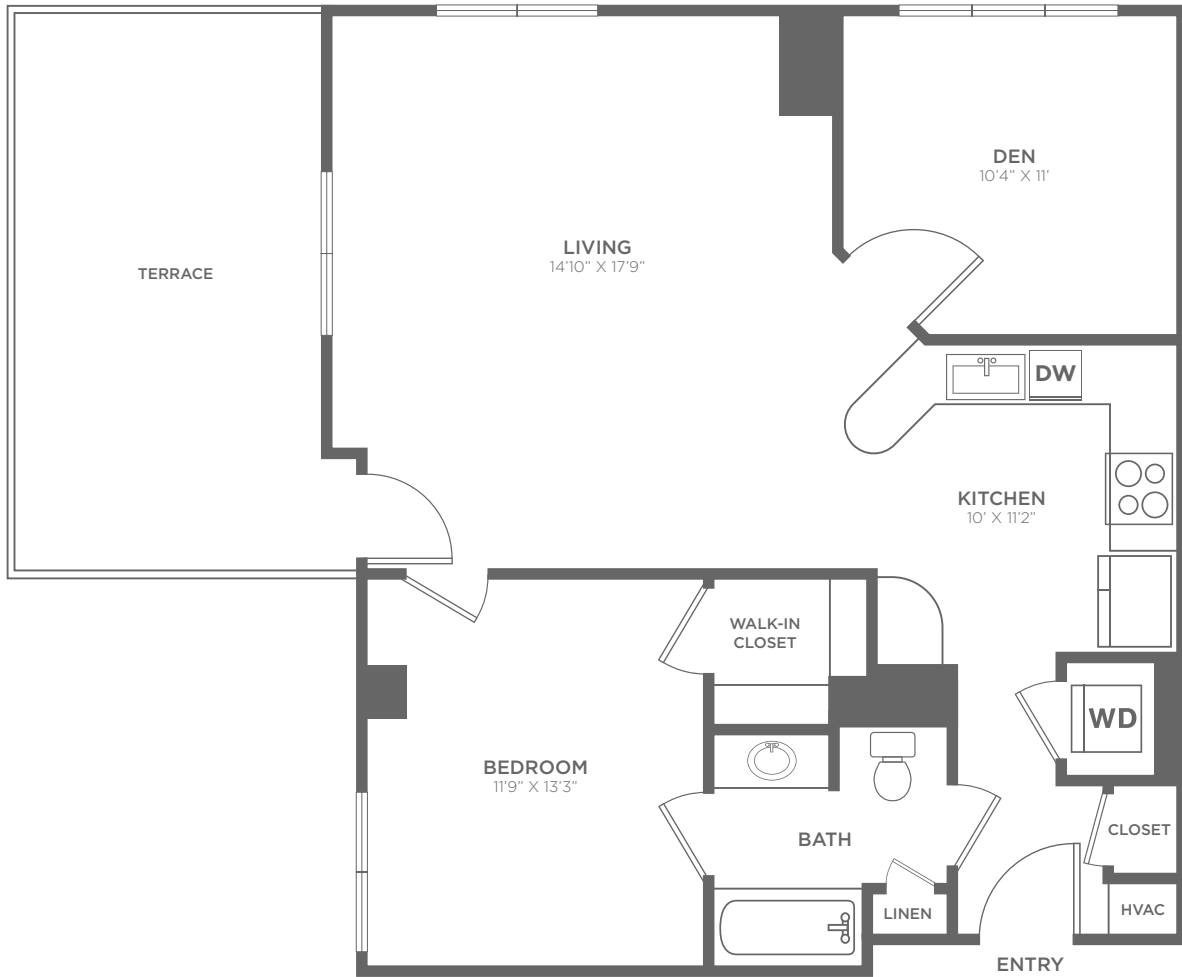

A2D

1 BED / 1 BATH/DEN

837 SQ. FT.

The Ellington

1301 U Street NW | Washington, DC 20009

202-332-2132 | www.theellingtondc.com

All dimensions and square footages are approximate