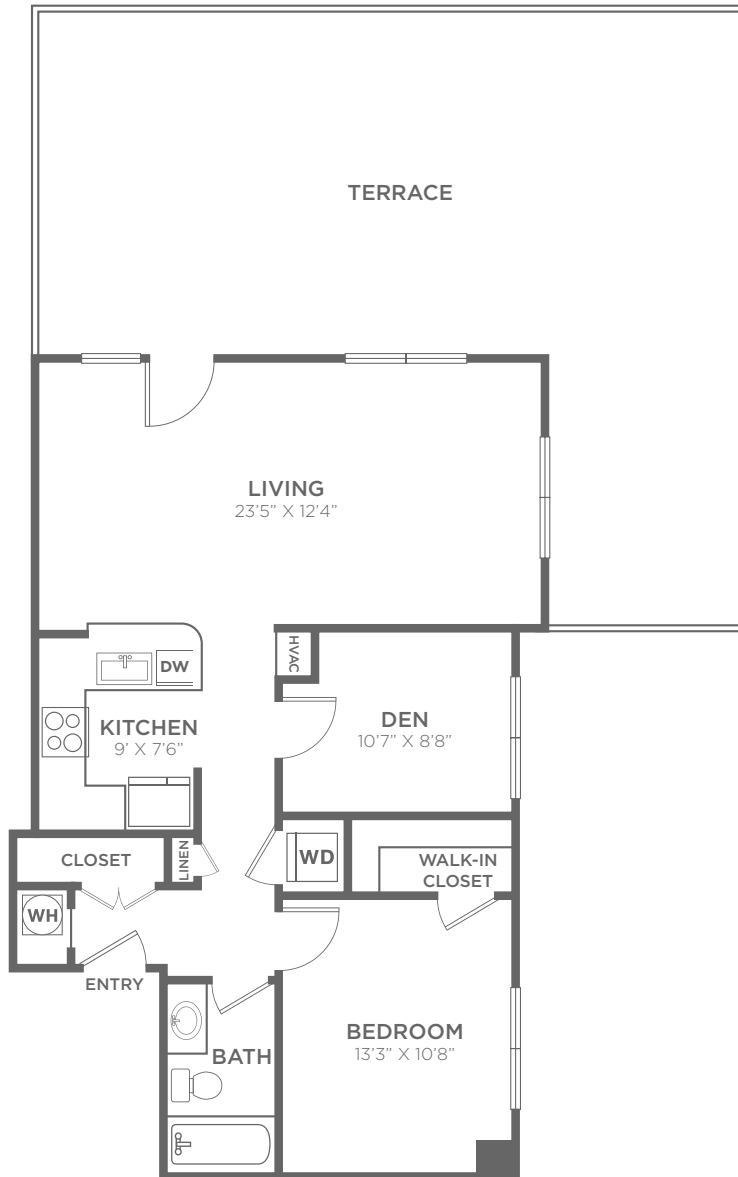

A1D

1 BED / 1 BATH / DEN

824
SQ. FT.

The Ellington

1301 U Street NW | Washington, DC 20009

202-332-2132 | www.theellingtondc.com

All dimensions and square footages are approximate