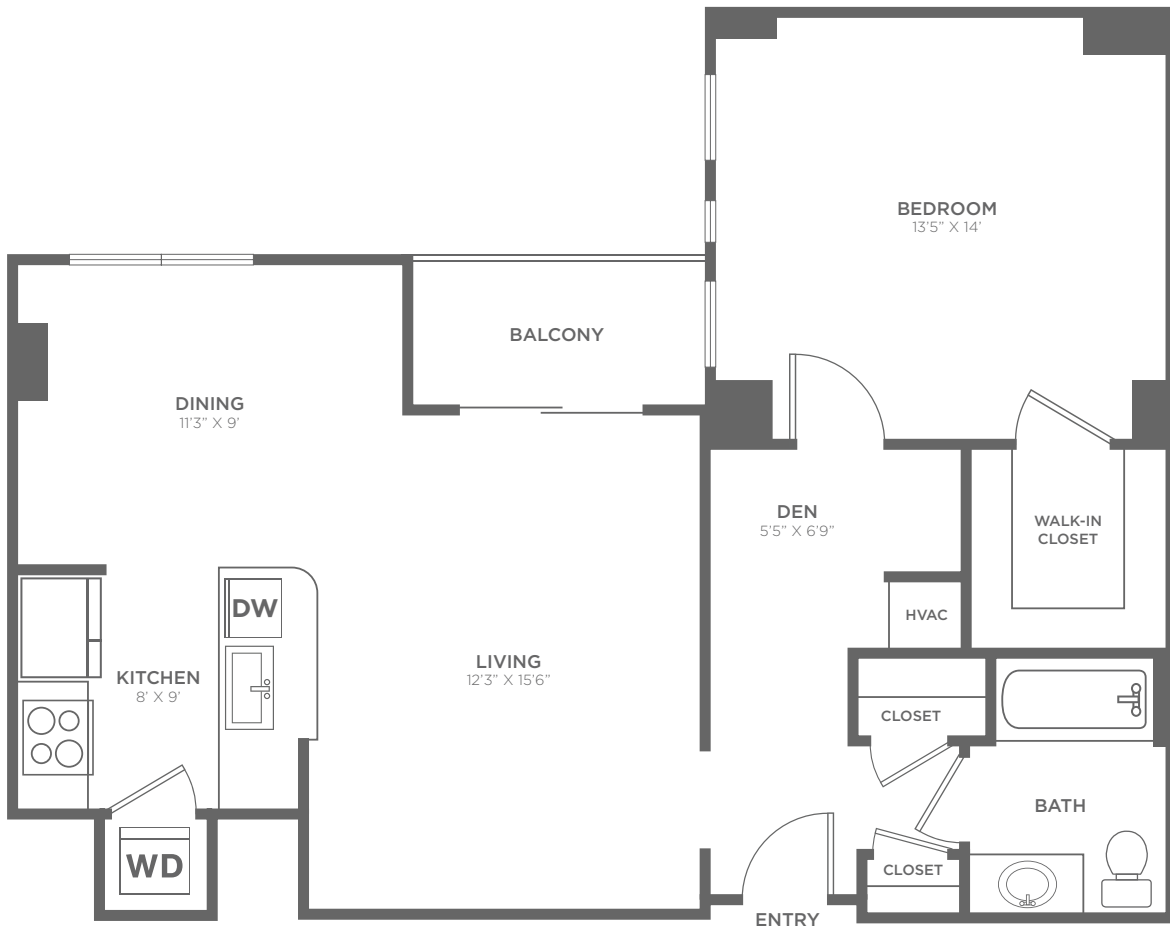

A11

1 BED / 1 BATH

813

SQ. FT.

	1301 U Street NW Washington, DC 20009
	202-332-2132 www.theellingtondc.com

All dimensions and square footages are approximate