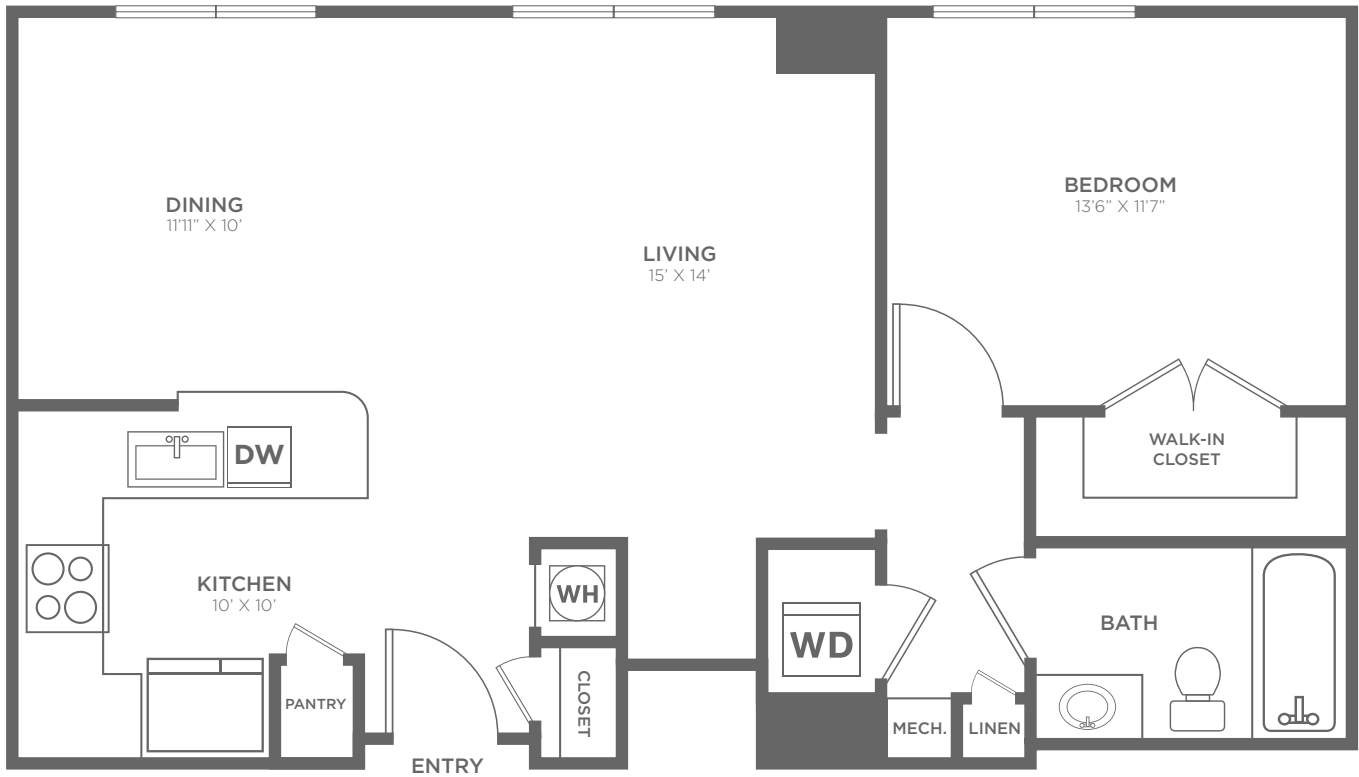

# A10

1 BED / 1 BATH

# 808

SQ. FT.

	1301 U Street NW   Washington, DC 20009
	202-332-2132   <a href="http://www.theellingtondc.com">www.theellingtondc.com</a>

All dimensions and square footages are approximate