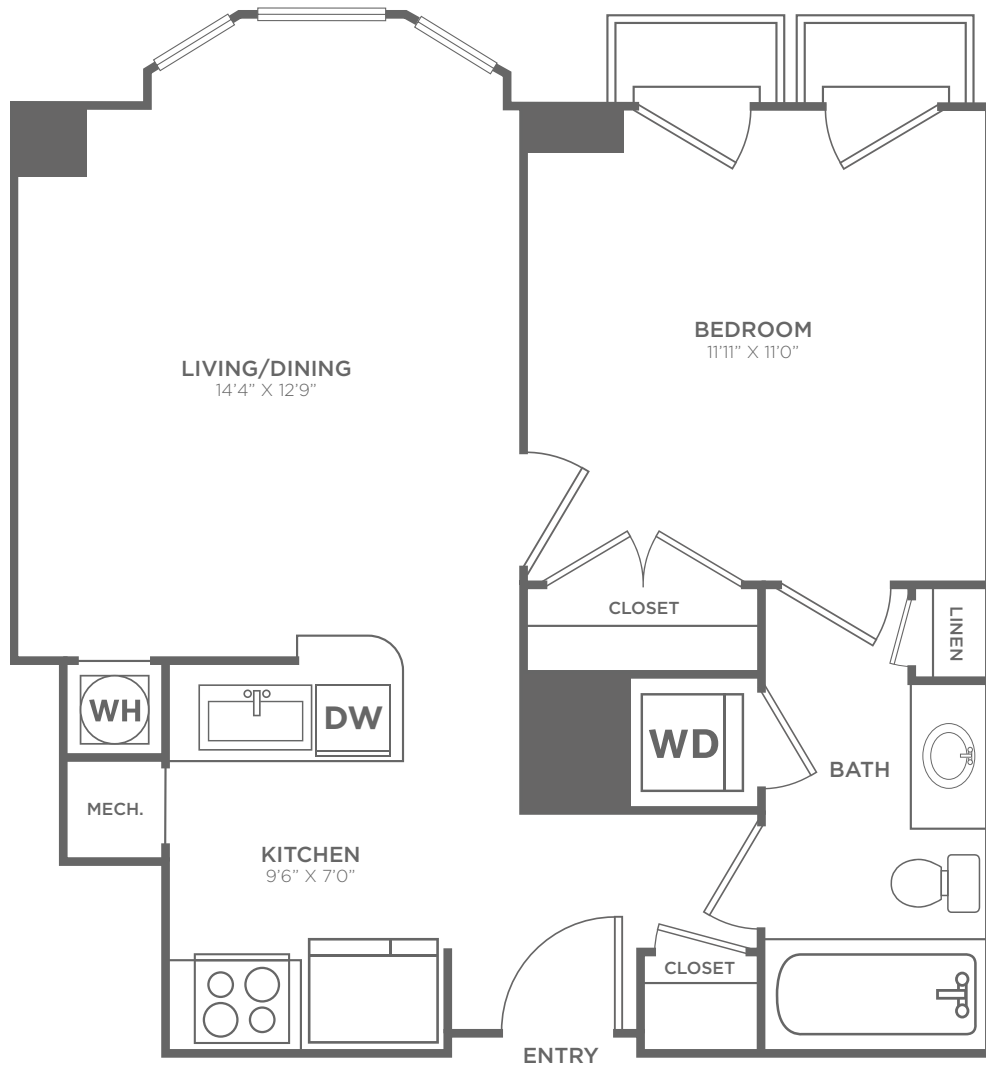

A1

1 BED / 1 BATH

562

SQ. FT.

The Ellington

1301 U Street NW | Washington, DC 20009

202-332-2132 | www.theellingtondc.com

All dimensions and square footages are approximate