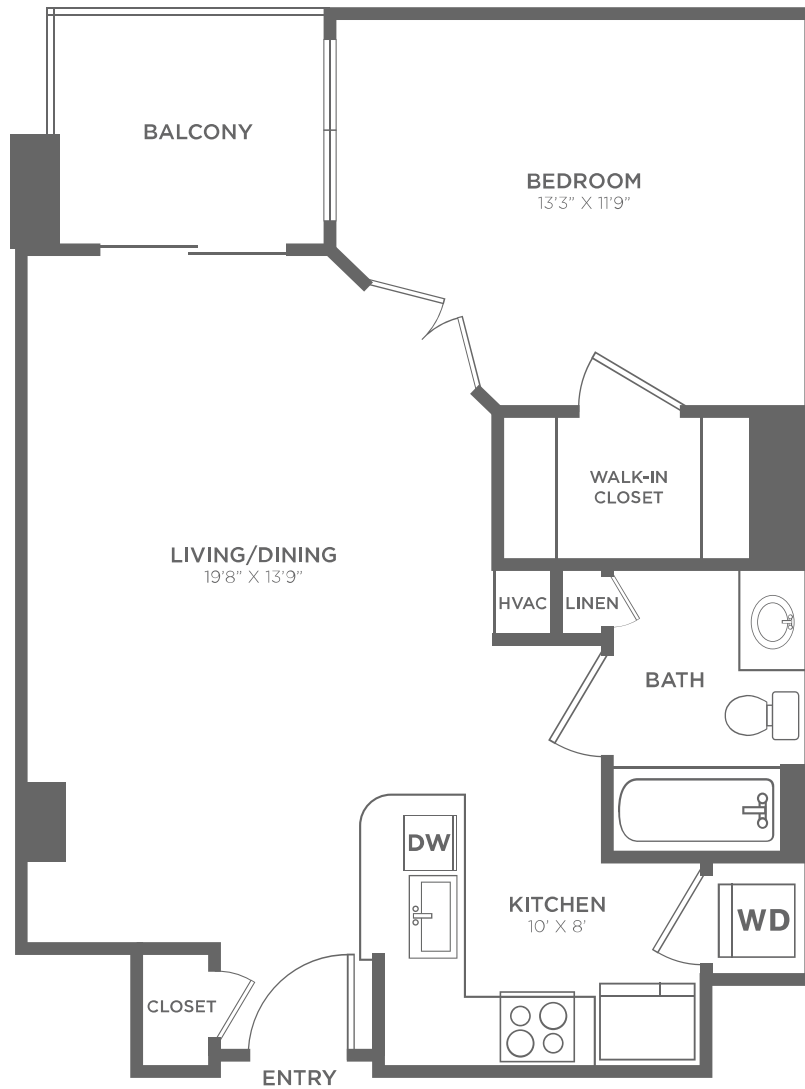

# A5M

1 BED / 1 BATH

# 646

SQ. FT.

**The Ellington**

1301 U Street NW | Washington, DC 20009

[www.thebaxlysavannah.com](http://www.thebaxlysavannah.com)

Floor plans are artist's rendering. All dimensions are approximate. Actual product and specifications may vary in dimension or detail. Not all features are available in every apartment. Prices and availability are subject to change. Please see a representative for details.