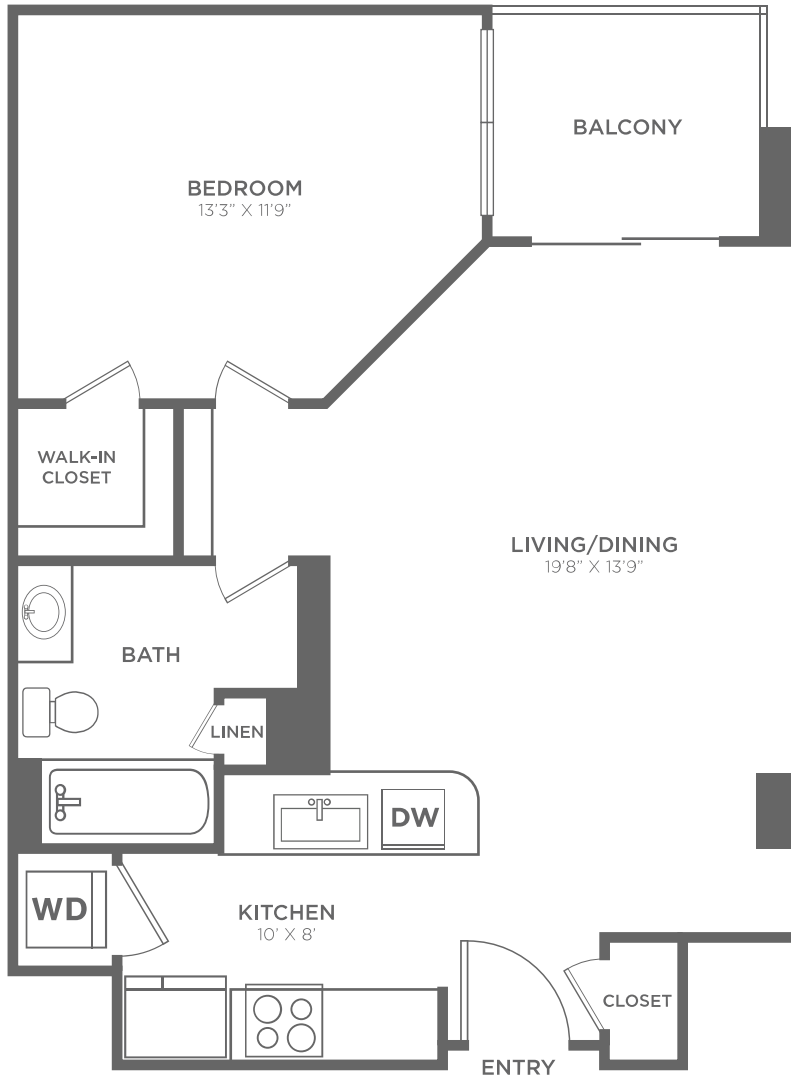

A5

1 BED / 1 BATH

646

SQ. FT.

	1301 U Street NW Washington, DC 20009
	www.theellingtondc.com

Floor plans are artist's rendering. All dimensions are approximate. Actual product and specifications may vary in dimension or detail. Not all features are available in every apartment. Prices and availability are subject to change. Please see a representative for details.